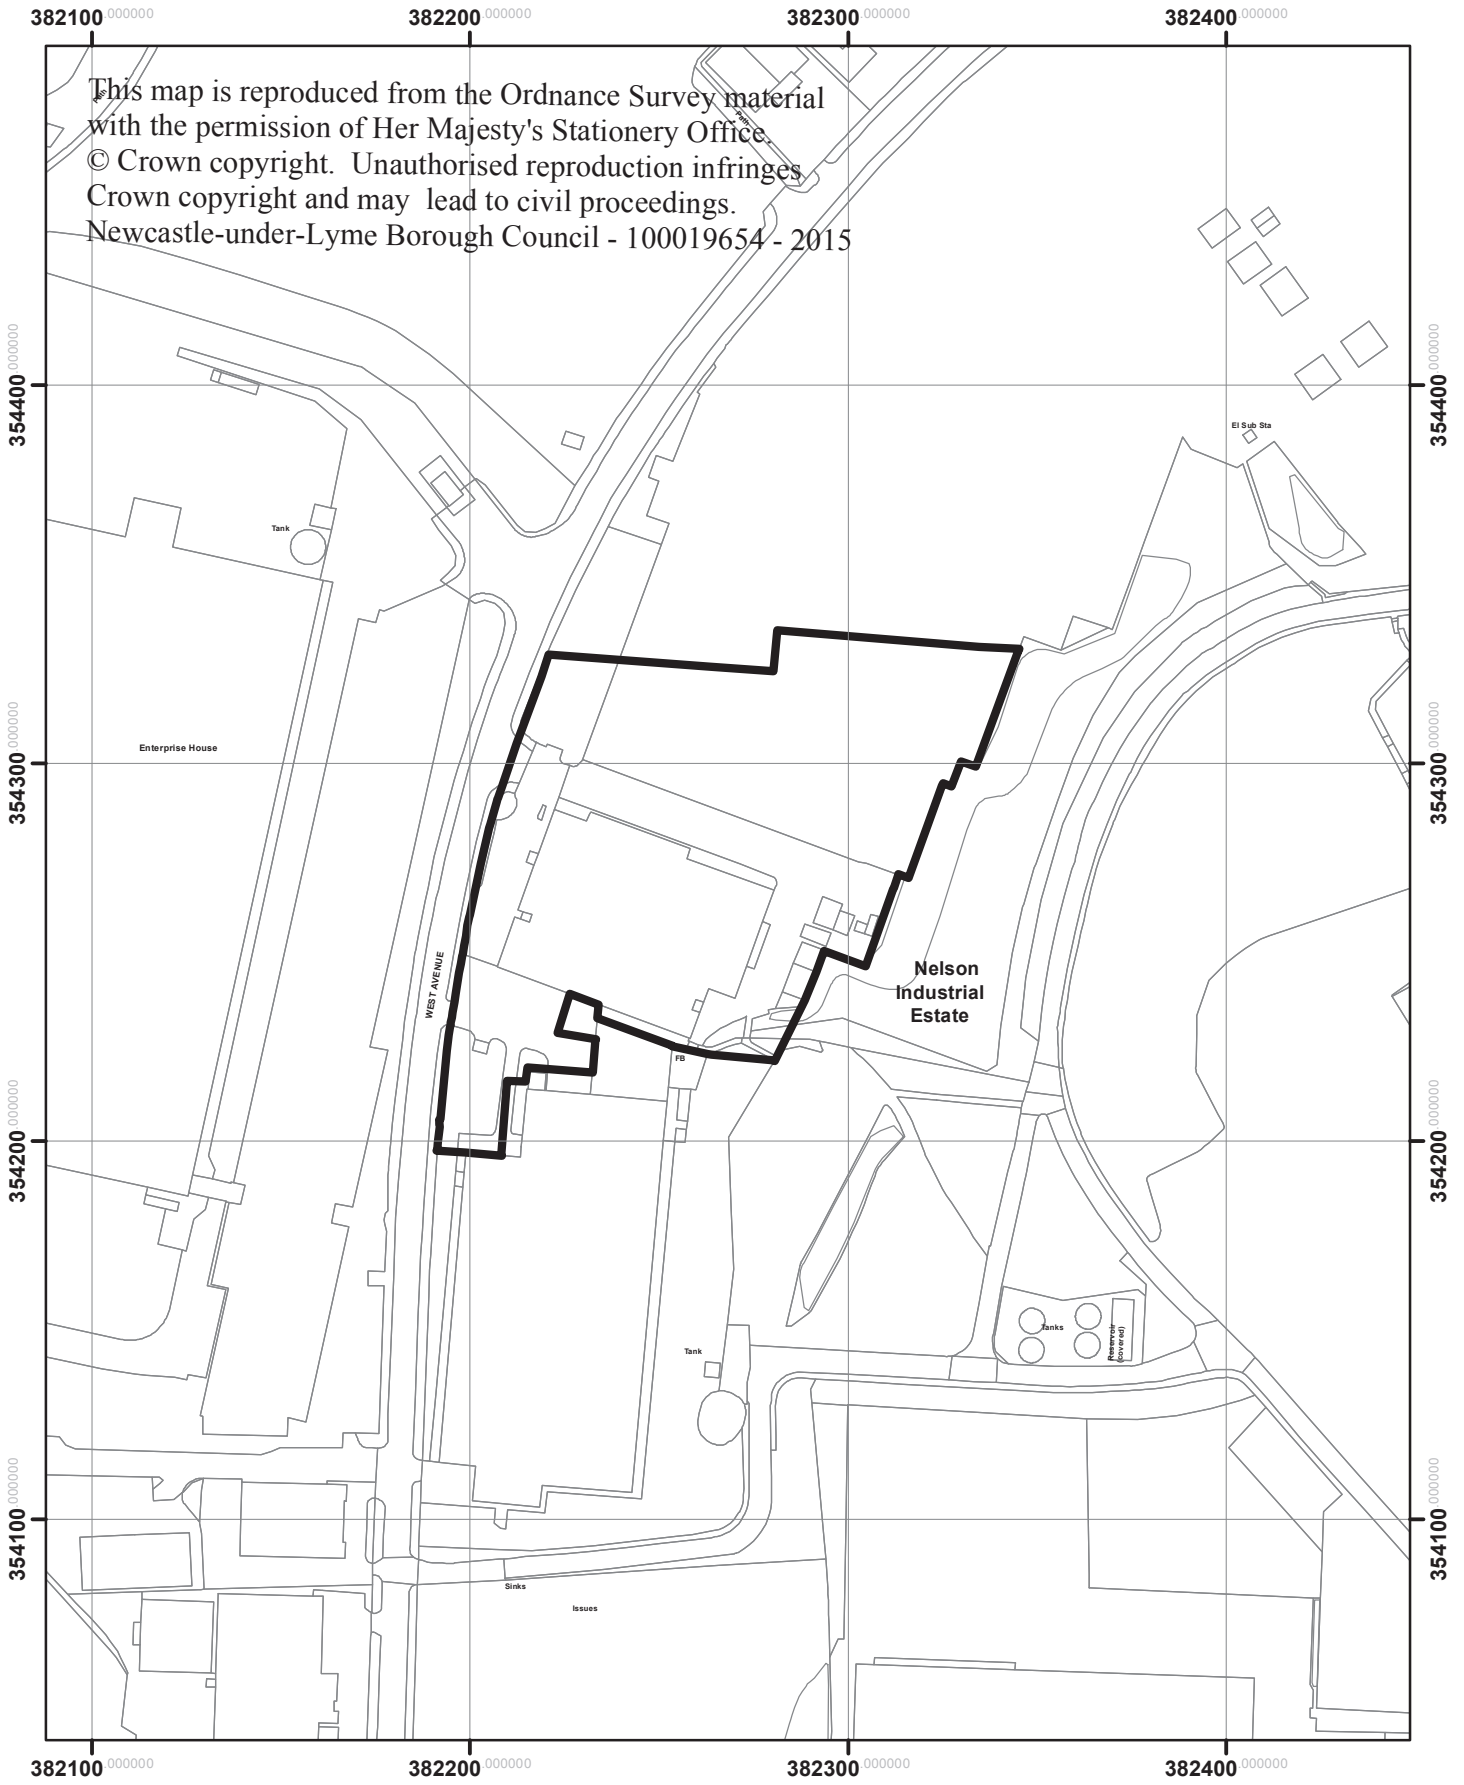

Former Diamond Electronics,  
West Avenue, Kidsgrove  
15/00885/FUL

This map is reproduced from the Ordnance Survey material with the permission of Her Majesty's Stationery Office.  
© Crown copyright. Unauthorised reproduction infringes Crown copyright and may lead to civil proceedings.  
Newcastle-under-Lyme Borough Council - 100019654 - 2015